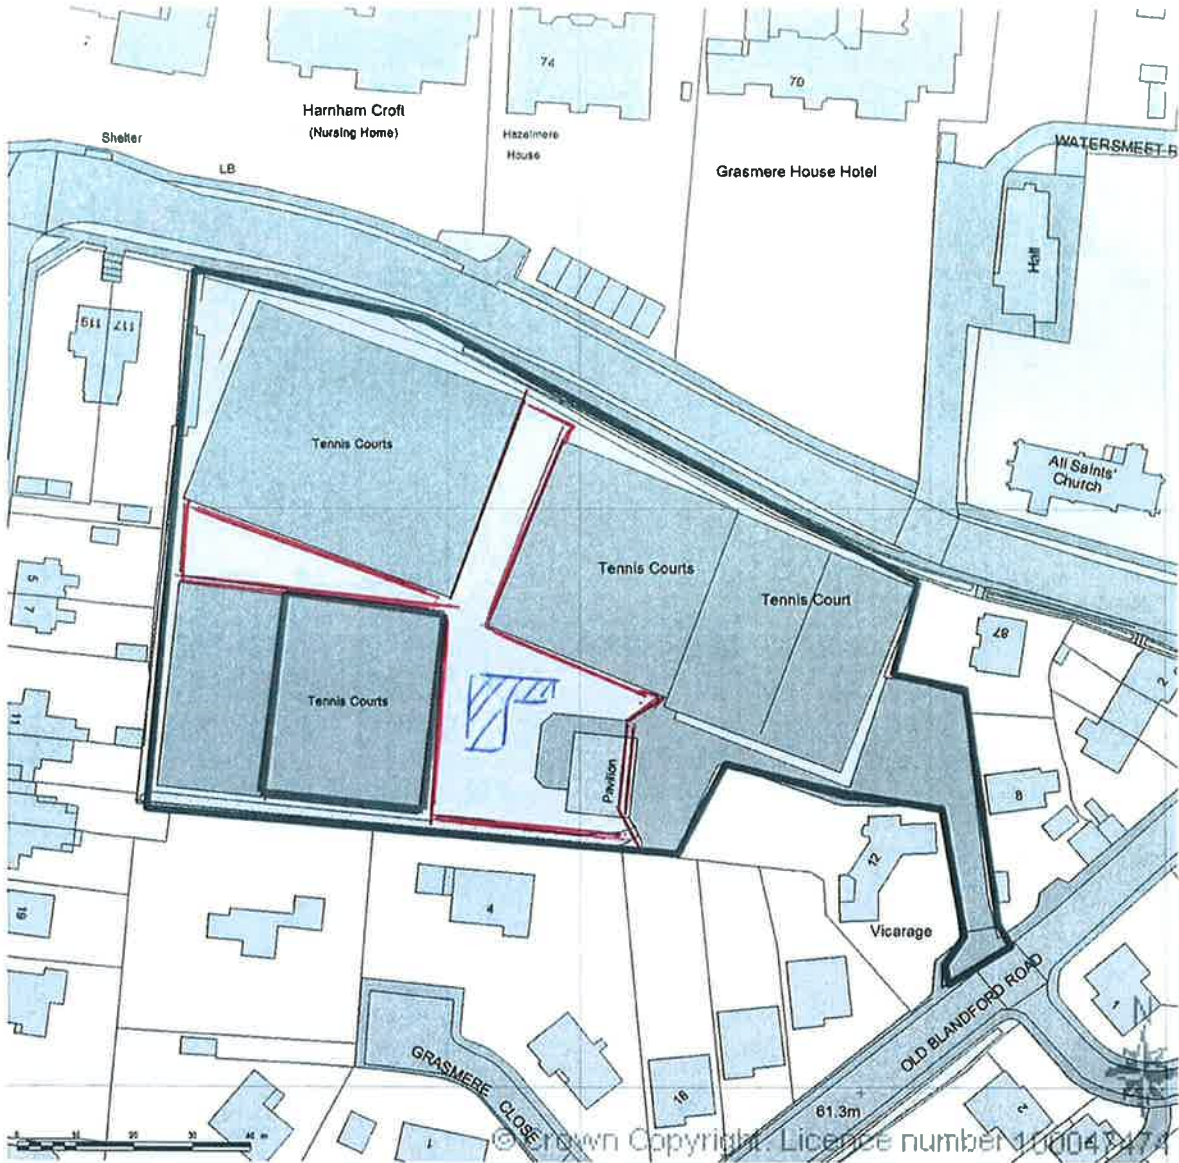

SITE LOCATION PLAN  
AREA 4 HA  
SCALE 1:1250 on A4  
CENTRE COORDINATES: 414002, 128887

 Area in which  
gazebo for Open  
Day and Finals Day  
can be sited.

**SALISBURY LTC**  
**SITE LOCATION PLAN**

Supplied by Streetwise Maps Ltd  
www.streetwise.net  
Licence No: 100047474  
02/02/2010 10:13:38